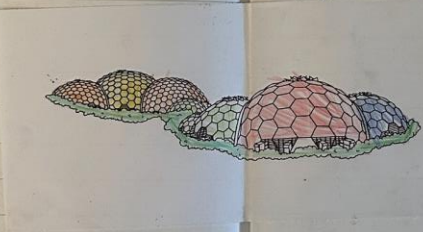

An abstract graphic featuring several overlapping, thick, curved bands in shades of green and blue. The bands are arranged in a way that suggests movement and depth, with some appearing in front of others. The colors range from a bright lime green to a deep, dark blue.

Recognition assembly  
11<sup>th</sup> July 2025

The Eden Project Project 10.6.25

The Rainforest Biome

Cement  
 • ~~Concrete~~ concrete course  
 from energy used &  
 they are poured in chocolate.

\* Highland tropical pitcher plant

• the pitcher plant has a lid-like in it  
 that attracts insects & frogs & some worms  
 it in to food. \*

insects insects

Pinnacle

• A Pinnacle is a grows grass  
 type of tree & it  
 grows in England. England England

Banana plant

• There are ~~not~~ about 1000  
 \* on ~~earth~~ on bananas when  
 they are green they are not still ripe.

Next it is a biome

citrus plant

(Lemon is the  
 with ~~leaves~~ biggest  
 that you can't  
 eat the leaves  
 you grow into lemon.)