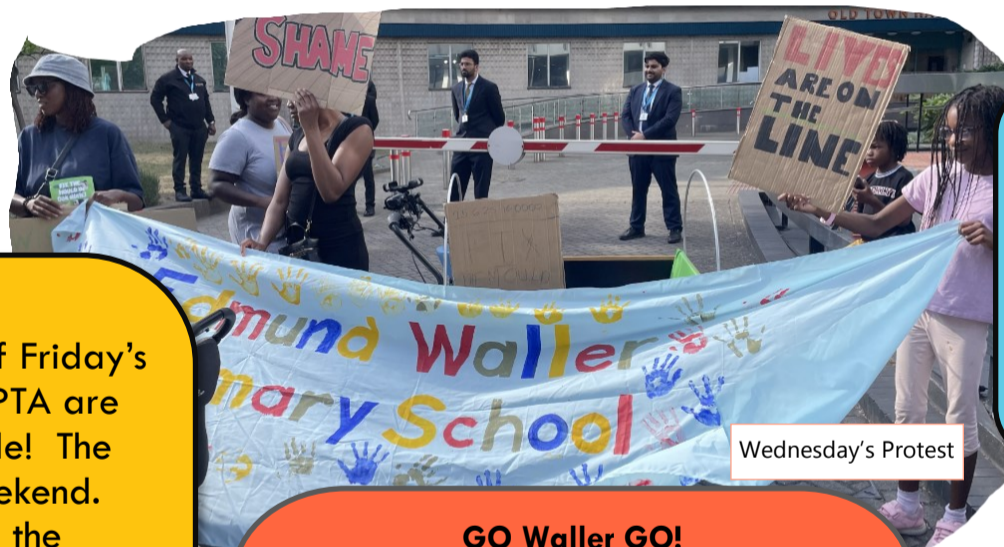

As a matter of urgency, the school got in touch with Lewisham council to add our voice to the concerns being raised. The family were also supported by London Renters Union, who advocate for all renters, including those in the private sector as well as Cllr Cooper from Lewisham. This campaign culminated with a protest outside Lewisham Town Hall this week. Thankfully, the council have responded and the family have been temporarily rehoused whilst the full remedial works are carried out to their home.

We are delighted that there has been a positive outcome and the family had this to say:

"We wanted to say a massive thanks to the school during this time for their support in sharing my story with the school community and the ongoing supporting letters to the council and Cllrs as it's all of this that got the council to finally carry out these repairs." - M Umoh

Humanity

A culture of visible kindness where everyone is treated fairly and respectfully.

Wednesday's Protest