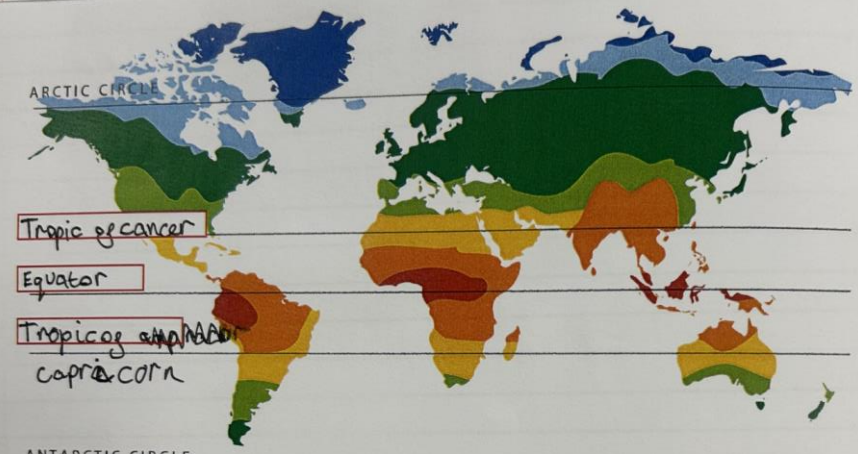

An abstract graphic featuring several overlapping, thick, curved bands in shades of green and blue. The bands are arranged in a way that suggests movement and depth, with some appearing in front of others. The colors range from a bright lime green to a deep, dark blue.

Recognition assembly  
28<sup>th</sup> March 2025

29.03.22 microhabitat

Look for these microhabitats in the nature zone. Look carefully and see if you can spot any minibeasts, like the ones below. Can you describe what the microhabitat is like?

Microhabitat	Minibeasts	What was it like?
	millipede snail	dark
	millipede worm	mossy
	beetle ant	damp
	worm slug	wet

climate, rainfall,  
temperature, season

● equatorial   ● tropical   ● temperate   ● polar

The equatorial zone is almost always wet and humid.

The climate in the tropical zone has a less amount of rain but it still rains.

The temperate zone has a medium amount of rain.

King Aegaeus thought his son  
was dead. He ~~thelt~~<sup>felt</sup> hands  
broken and crushed.