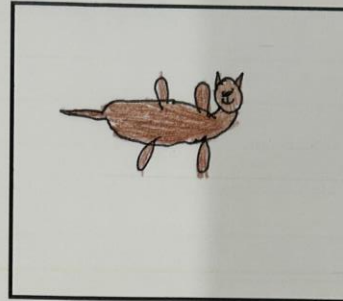

An abstract graphic featuring several overlapping, thick, curved lines in shades of green and blue. The lines are arranged in a way that suggests a stylized 'e' or a similar character, with the green lines on the left and blue lines on the right. The background is white.

What does it look like?

All turtles have a
shell. This helps
protect them from
predators.

Did you know?

There are over
300 species of
turtle.
are are are are

otters

Where does it live?

some otters
live in freshwater.
This includes
rivers and lakes.
Other otters live
in the sea.
River otters
usually sleep in
a hole or a burrow.

What does it eat?

otters are carnivores.
otters use rocks
to break the shells
of their prey.

What does it look like?

otters have scurf
to keep them
warm. They
usually light to
dark brown in
colder. They
have a flat
tail to help
them swim.